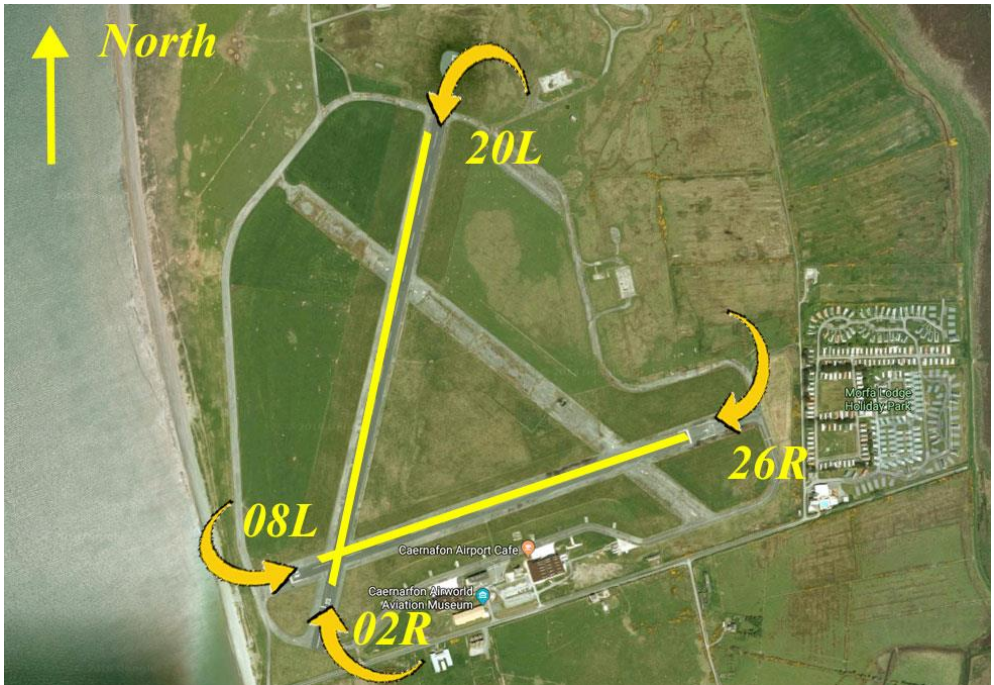

Runway	QNH	QFE

Microlight Frequency	129.825
Safetycom	135.475
Valley Approach / Radar	125.225
Valley Tower	122.100
Mona Tower	119.175
Mona Radio	118.955

PPR Tel: 01286 830800

Caernarfon Radio 122.250 |

Circuit Height 800ft

QFE = QNH |

Overhead Join 1300ft